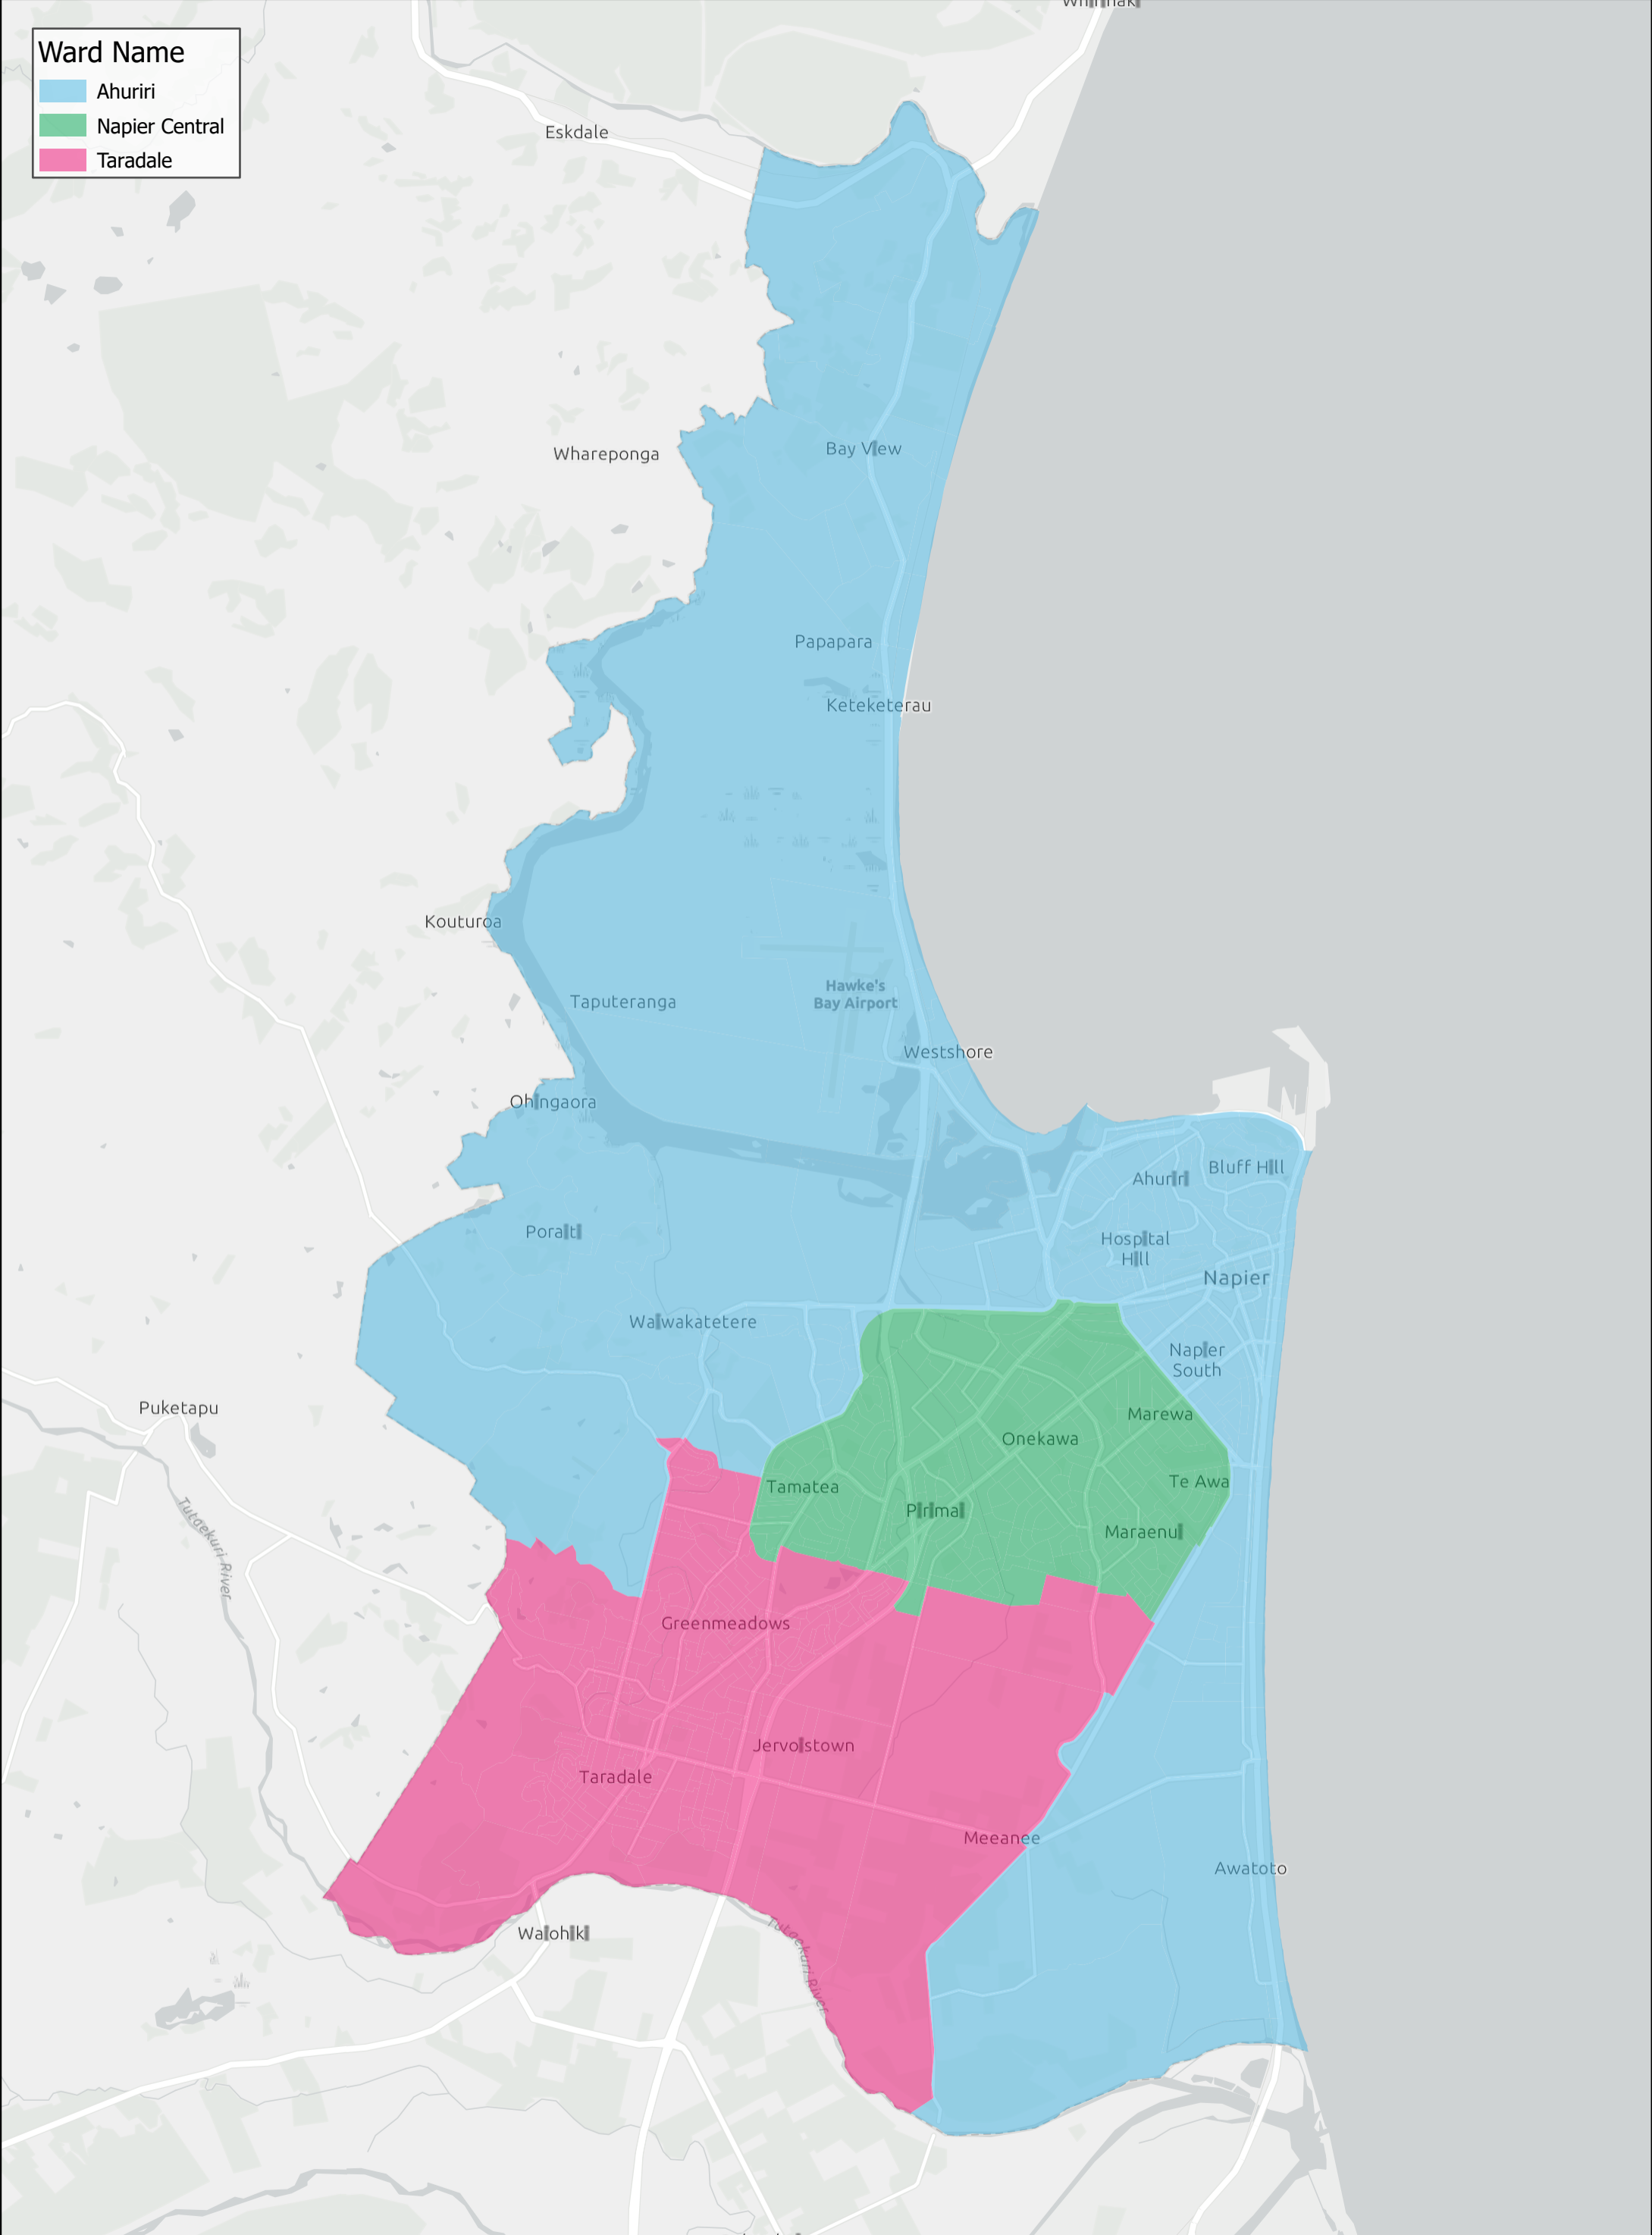

Ward Name

- Ahuriri
- Napier Central
- Taradale

Initial Proposal - Three General Wards

The information displayed is schematic only and serves as a guide. It has been compiled from Napier City Council records and is made available in good faith but its accuracy or completeness is not guaranteed. Cadastral Information has been Sourced from LINZ Data Service and licensed by LINZ for re-use under the Creative Commons Attribution 4.0 New Zealand license. CROWN COPYRIGHT RESERVED. © Copyright Napier City Council

6/06/2024 4:49 PM
 Original Sheet Size: A3
 NZGD 2000 New Zealand
 Transverse Mercator
 Scale: 1:57,304
 0 750 1,500m